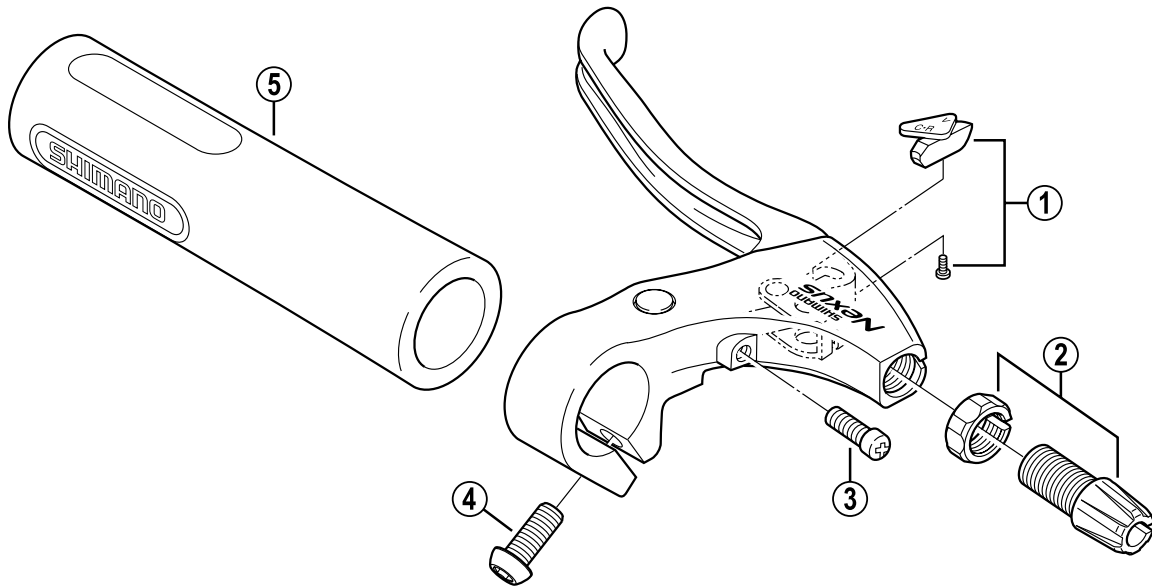

SHIMANO NEXUS Brake Lever
BL-IM65 For Left Hand / 3-Finger

Q'TY	ITEM NO.	SHIMANO CODE NO.	DESCRIPTION
	1	Y-8TS 98020	L.H. Adjustment Block & Screw
	2	Y-6JB 98040	Cable Adjusting Bolt (M10 x 19) & Nut
	3	Y-89E 05010	Reach Adjusting Screw (M4 x 10.8)
	4	Y-8SB 10000	Clamp Bolt (M6 x 14.8)
	5	Y-89M 08010	Grip (φ 22.2 mm / Black)