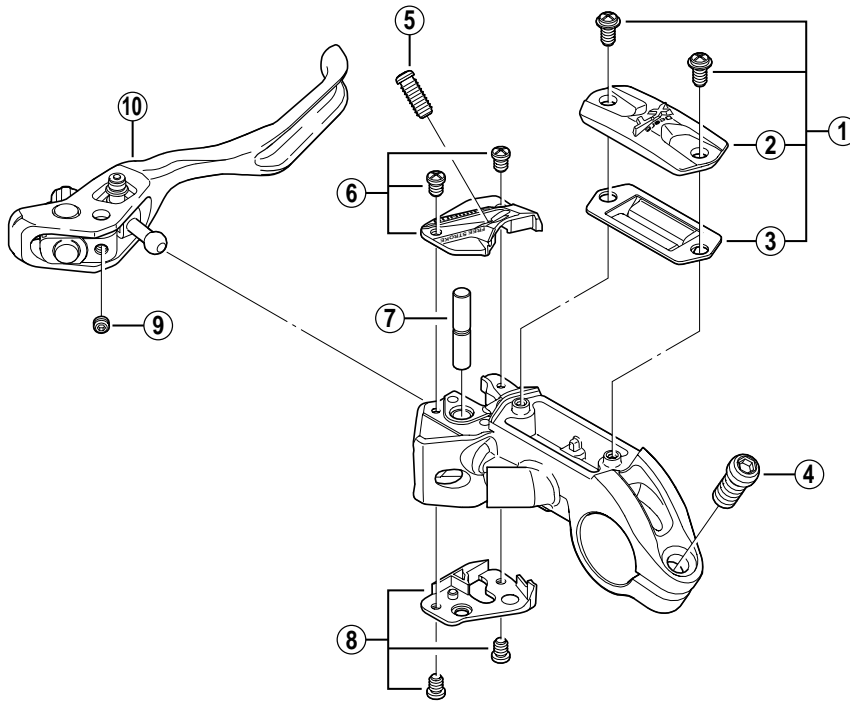

# DEORE XT Brake Lever

## BL-M775 For Disc Brake

BL-M775  
ST-M765

ITEM NO.	SHIMANO CODE NO.	DESCRIPTION	INTERCHANGEABILITY	
1	Y-8U9 98010	Lid Unit		
2	Y-8U9 08000	Lid		
3	Y-8U9 13000	Diaphragm		
4	Y-8U9 14000	Clamp Bolt (M6 x 14.8)		
5	Y-8U9 16000	Stroke Adjust Screw (M4 x 12)		
6	Y-8U9 98020	R.H. Top Cam Cover & Fixing Screws (M3 x 5)		
	Y-8U9 98030	L.H. Top Cam Cover & Fixing Screws (M3 x 5)		
7	Y-8U9 04000	Lever Axle		
8	Y-8U9 98040	R.H. Bottom Cam Cover & Fixing Screws (M3 x 5)		
	Y-8U9 98050	L.H. Bottom Cam Cover & Fixing Screws (M3 x 5)		
9	Y-8SZ 07000	Lever Axle Fixing Bolt	A	A
10	Y-8U9 98060	Lever Unit		

A: Same parts.

B: Parts are usable, but differ in materials, appearance, finish, size, etc.

Absence of mark indicates non-interchangeability.

0706-2689

Specifications are subject to change without notice.