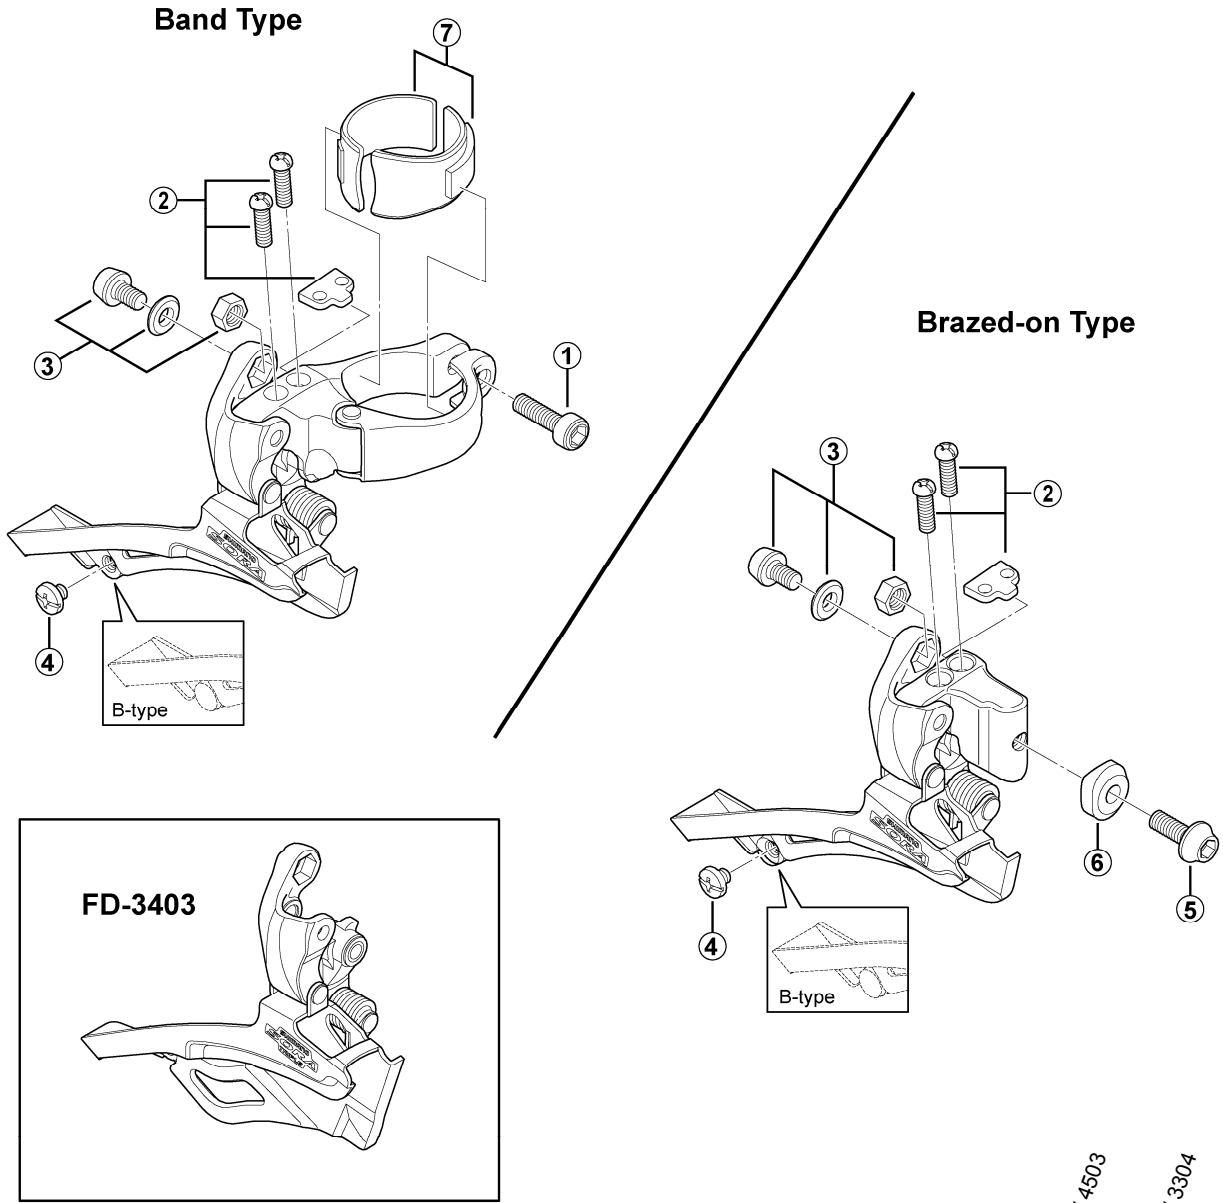

SORA Front Derailleur

FD-3400-B **FD-3400-F** (For Double Gear)

FD-3403-B **FD-3403-F** (For Triple Gear)

ITEM NO.	SHIMANO CODE NO.	DESCRIPTION	INTERCHANGEABILITY		
			B	B	B
1	Y59L19300	Clamp Bolt (M5 x 16.5)	B	B	B
2	Y5GR98060	Stroke Adjust Screws (M4 x 13) & Plate			
3	Y5GR98020	Cable Fixing Plate & Bolt (M5 x 8.1)	B		
4	Y58G14000	Chain Guide Fixing Screw (M4 x 3) A-type	A	B	B
5	Y5C252200	Clamp Bolt (M5 x 15.2) for Brazed-on Type			
6	Y58G53000	Clamp Washer for Brazed-on Type	B	A	B
* 7	Y5LY98020	Clamp Band Adapter for S-size / ϕ 28.6 mm (1-1/8")			

A: Same parts.
 B: Parts are usable, but differ in materials, appearance, finish, size, etc.
 Absence of mark indicates non-interchangeability.

May.-2011-2752D
 © Shimano Inc. A

Specifications are subject to change without notice.