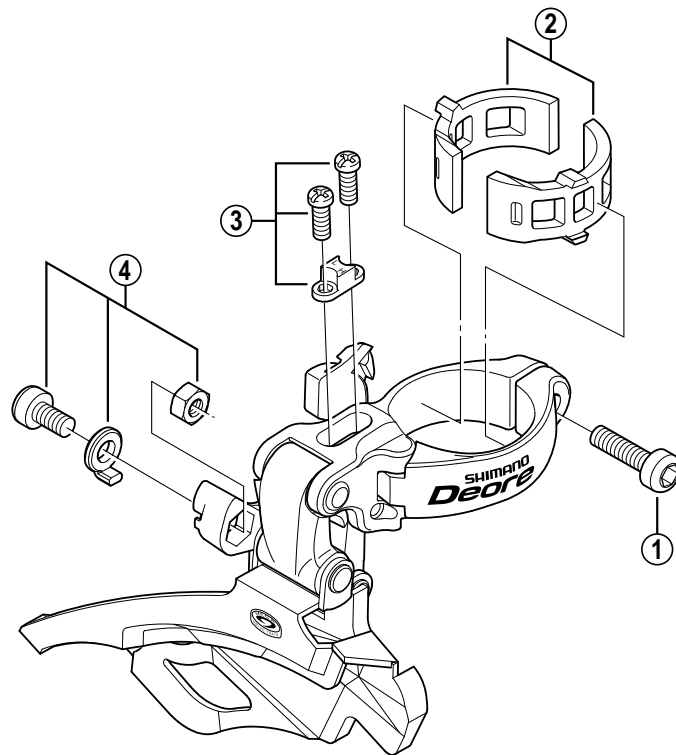

DEORE Front Derailleur  
**FD-M531**

ITEM NO.	SHIMANO CODE NO.	DESCRIPTION
1	<b>Y-5BG07000</b>	Clamp Bolt (M5 x 18.5)
* 2	<b>Y-57Y 98010</b>	SM-AD16S Clamp Band Adapters for S-size / $\phi$ 28.6 mm (1-1/8")
* 2	<b>Y-57Y 98020</b>	SM-AD16M Clamp Band Adapters for M-size / $\phi$ 31.8 mm (1-1/4")
3	<b>Y-5JZ 98020</b>	Stroke Adjust Screws (M4 x 10) & Plate
4	<b>Y-5J7 98010</b>	Cable Fixing Bolt Unit (M5 x 10.5)

0602-2450B

Specifications are subject to change without notice.

**SHIMANO**