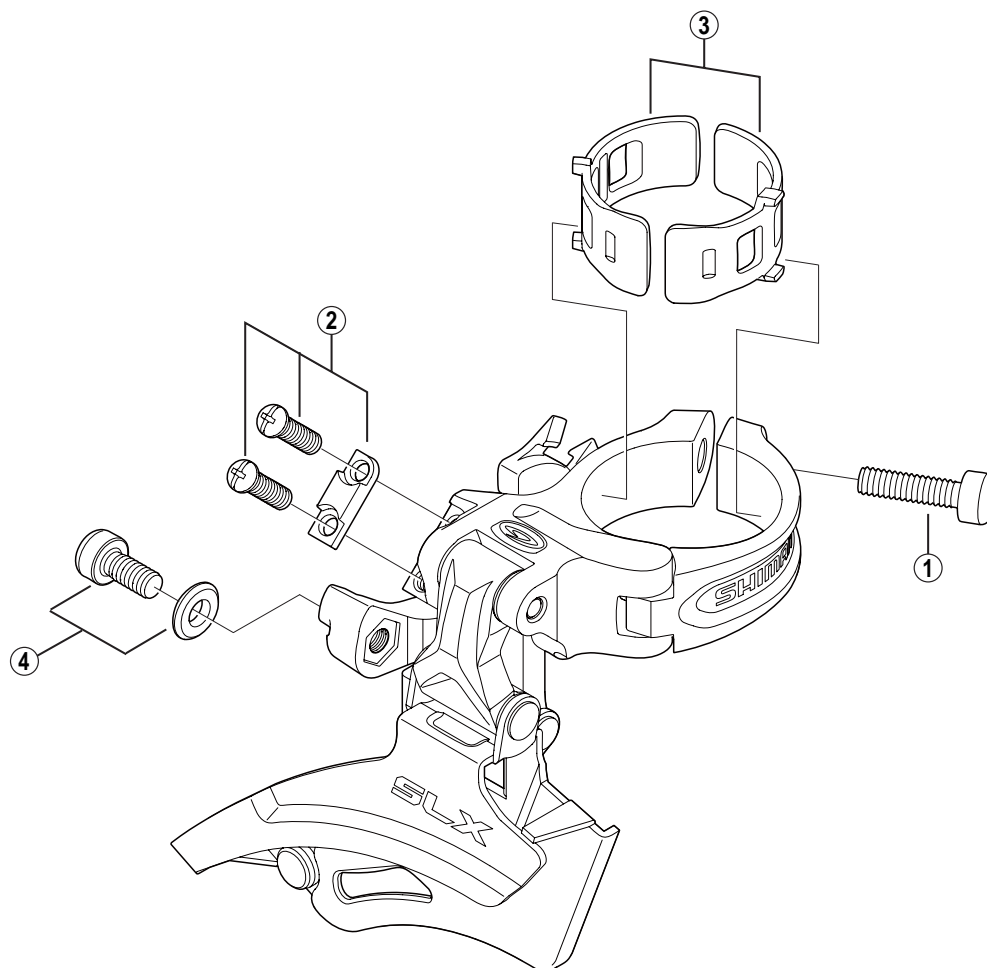

SHIMANO SLX Front Derailleur FD-M667

ITEM NO.	SHIMANO CODE NO.	DESCRIPTION	INTERCHANGEABILITY		
			FD-M770	FD-M771	FD-M600
1	Y-5BG07000	Clamp Bolt (M5 x 18.5)	B	B	A
2	Y-5KD98010	Stroke Adjust Screws (M4 x 13.7) & Plate		A	
3	Y-57Y 98010	SM-AD16S Clamp Band Adapters for S-size / ϕ 28.6 mm (1-1/8")	A	A	
	Y-57Y 98020	SM-AD16M Clamp Band Adapters for M-size / ϕ 31.8 mm (1-1/4")	A	A	
4	Y-5KX98010	Cable Fixing Plate & Bolt (M5 x 10.5)			

A: Same parts.

B: Parts are usable, but differ in materials, appearance, finish, size, etc.

Absence of mark indicates non-interchangeability.

0804-2817A

Specifications are subject to change without notice.

SHIMANO