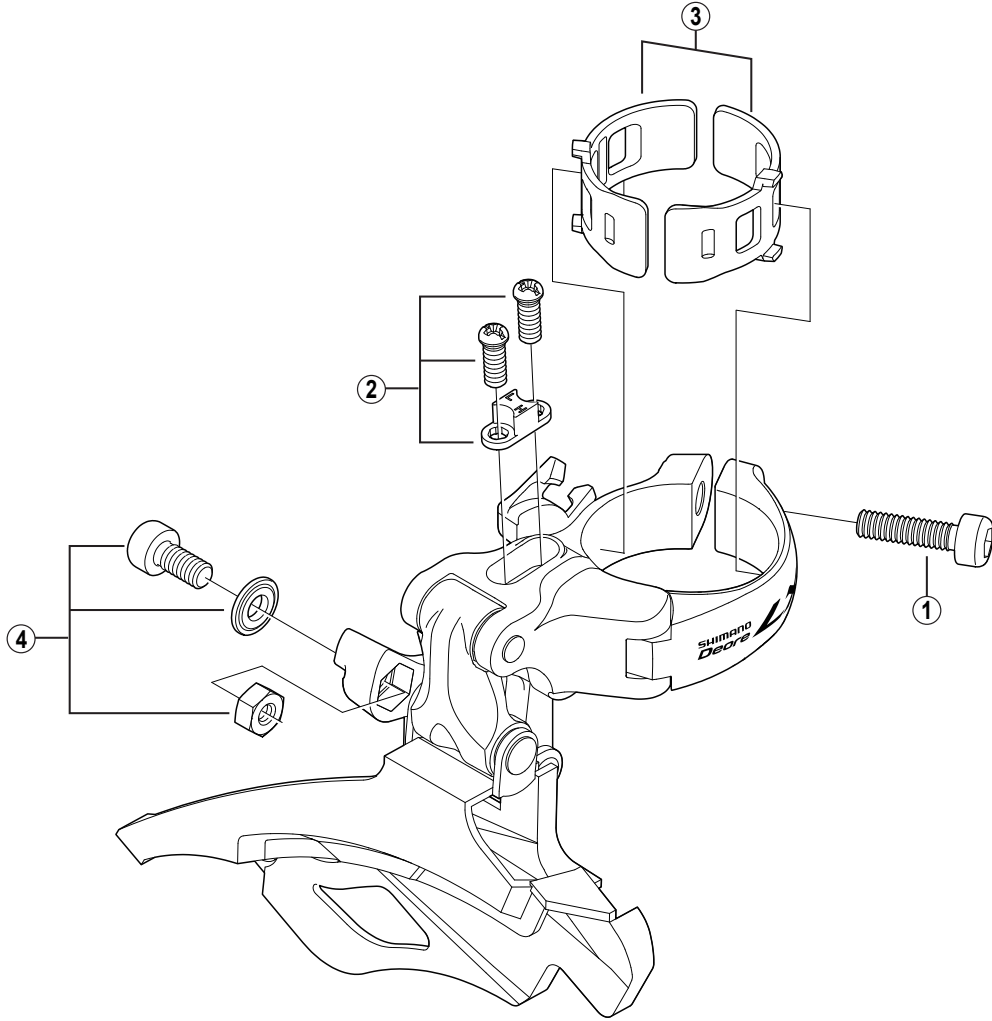

# DEORE LX Front Derailleur FD-T661

FD-M771  
FD-M661  
FD-M581A

ITEM NO.	SHIMANO CODE NO.	DESCRIPTION	INTERCHANGEABILITY	
			A	A
1	Y-5BG07000	Clamp Bolt (M5 x 18.5)		
2	Y-5JZ 98020	Stroke Adjust Screws (M4 x 10) & Plate		
	Y-57Y 98010	SM-AD16S Clamp Band Adapters for S-size / $\phi$ 28.6 mm (1-1/8")	A	A
	Y-57Y 98020	SM-AD16M Clamp Band Adapters for M-size / $\phi$ 31.8 mm (1-1/4")	A	A
*	Y-57Y 98030	SM-AD17S Clamp Band Adapters for S-size / $\phi$ 28.6 mm (1-1/8")		
*	Y-57Y 98040	SM-AD17M Clamp Band Adapters for M-size / $\phi$ 31.8 mm (1-1/4")		
4	Y-5L8 98010	Cable Fixing Bolt (M5 x 10.5) UNit		

A: Same parts.

B: Parts are usable, but differ in materials, appearance, finish, size, etc.

Absence of mark indicates non-interchangeability.

Sep.-2009-2813A  
© Shimano Inc. W

Specifications are subject to change without notice.

# SHIMANO