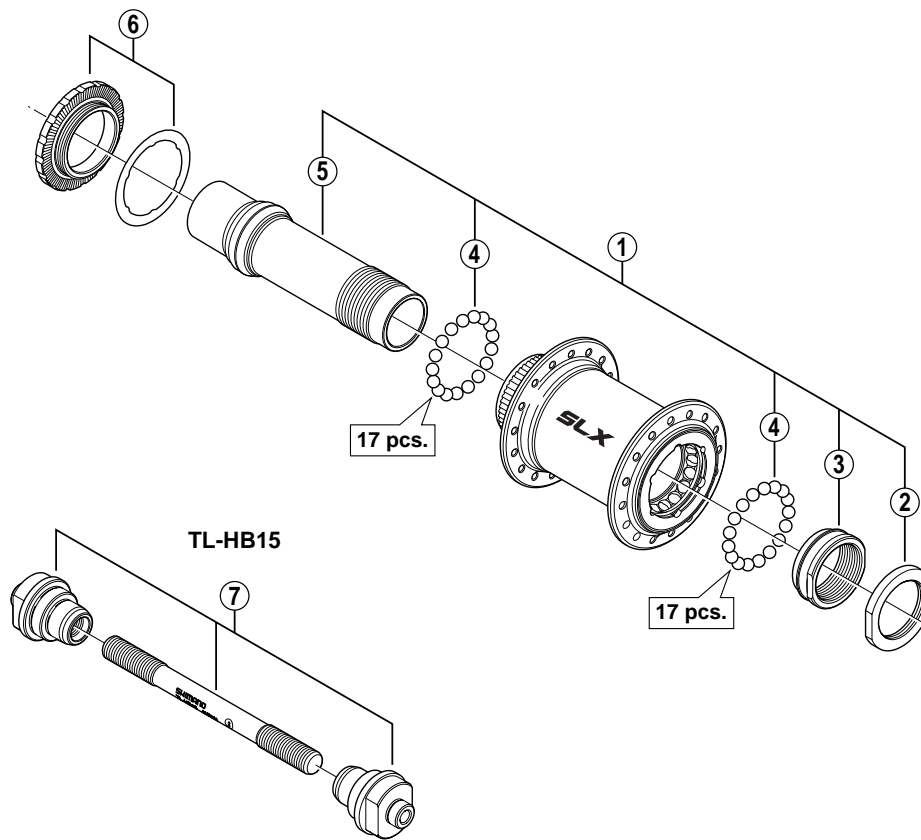

# SHIMANO SLX Front Hub HB-M667 For Disc Brake

HB-M810

ITEM NO.	SHIMANO CODE NO.	DESCRIPTION	INTERCHANGEABILITY
1	Y-2TL 98010	Complete Hub Axle 110 mm	
2	Y-26L 14000	Lock Nut (M25)	A
3	Y-2TL 06000	Right Hand Cone (M25)	A
4	Y-25U 98020	Steel Ball (3/16") 36 pcs.	A
5	Y-2TL 98020	Hub Axle 110 mm	
6	Y-26L 98030	Lock Ring & Washer	
7	Y-20W98010	TL-HB15 Hub Setting Tool	A

A: Same parts.  
B: Parts are usable, but differ in materials, appearance, finish, size, etc.  
Absence of mark indicates non-interchangeability.

0806-2821A

Specifications are subject to change without notice.