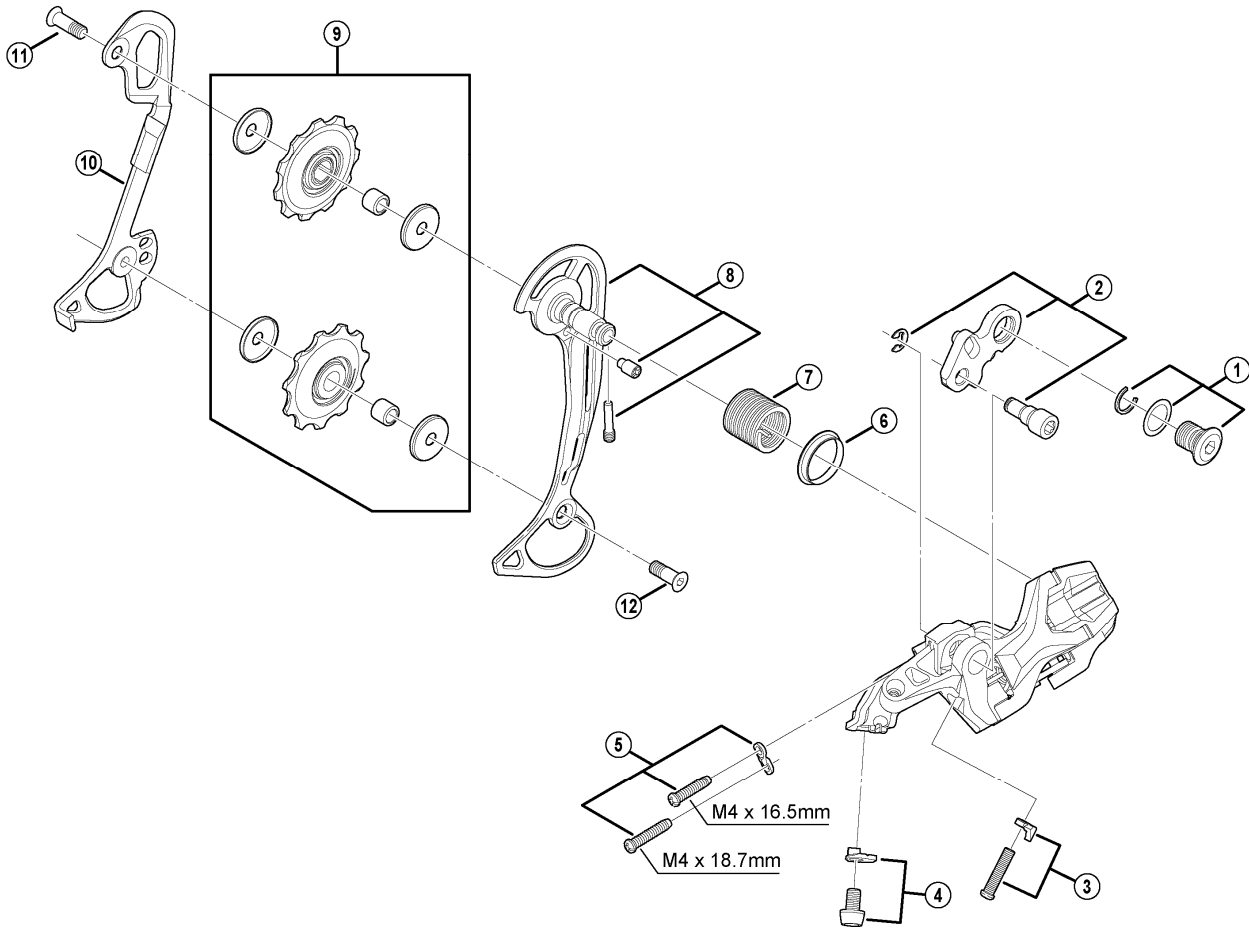

SHIMANO SLX Rear Derailleur

RD-M663 (SGS) Super Long Cage

RD-M773

RD-M662

ITEM NO.	SHIMANO CODE NO.	DESCRIPTION	INTERCHANGEABILITY		
			A	B	
1	Y5XF98010	B-Axle Assembly	A		
2	Y5XF98020	Bracket Axle Unit	A		
3	Y5XF98030	B-Tension Adjusting Screw (M4 x 18) & Plate	A		
4	Y5W798030	Cable Fixing Bolt (M5 x 8) & Plate	A	A	
5	Y5W798020	Stroke Adjusting Screws & Plate	A	A	
6	Y5UC14000	P-Seal Ring	A	A	
7	Y5W722000	P-Tension Spring	A	A	
8	Y5XE98010	Outer Plate Assembly			
9	Y5XE98030	Guide & Tension Pulley Unit			
10	Y5XF10100	Inner Plate			
11	Y53M24400	Guide Pulley Bolt (M5 x 13.95)	A		
12	Y53M24000	Tension Pulley Bolt (M5 x 12.45)			

A: Same parts.

B: Parts are usable, but differ in materials, appearance, finish, size, etc.

Absence of mark indicates non-interchangeability.

Mar.-2010-3043

© Shimano Inc. A

Specifications are subject to change without notice.