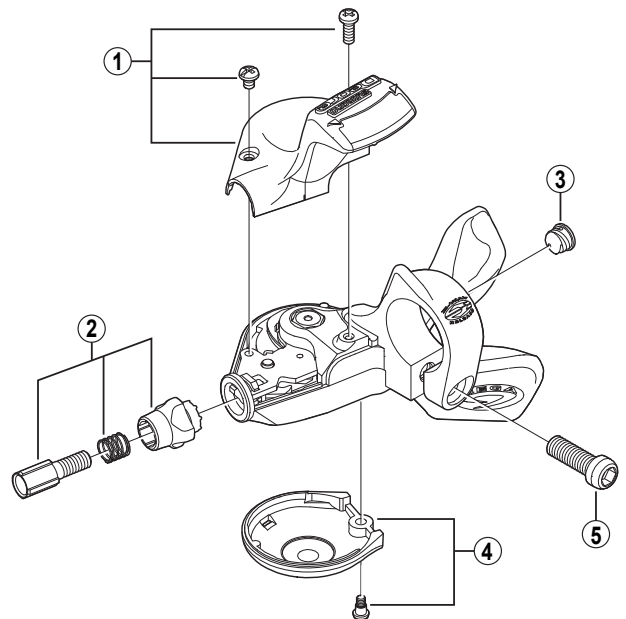

DEORE Mega-9 Rapidfire Lever SL-M530

For Left Hand

For Right Hand

ITEM NO.	SHIMANO CODE NO.	DESCRIPTION	INTERCHANGEABILITY		
			SL-M511	SL-M580	SL-M510
1	Y-6N1 98010	R.H. Indicator Unit	B		
	Y-6N1 98020	L.H. Indicator Unit	B		
* 2	Y-6CD98070	Cable Adjusting Bolt Unit	A	B	A
3	Y-6CD33000	Inner Hole Cap	A	A	A
4	Y-6CD98050	Main Lever Cover & Fixing Screw	A		A
5	Y-6AS50010	Clamp Bolt (M6 x 15)	A	A	B

A: Same parts.

B: Parts are usable, but differ in materials, appearance, finish, size, etc.

Absence of mark indicates non-interchangeability.

0705-2684A

Specifications are subject to change without notice.