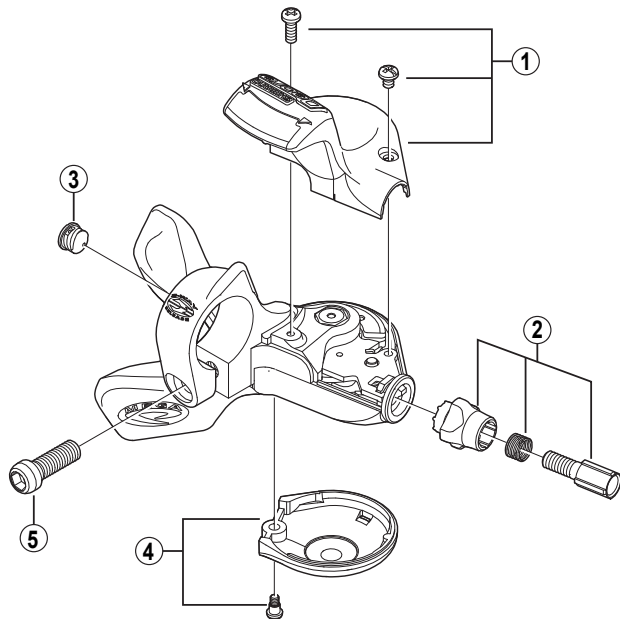

DEORE Mega-9 Rapidfire Lever SL-M530

For Left Hand

For Right Hand

ITEM NO.	SHIMANO CODE NO.	DESCRIPTION	INTERCHANGEABILITY		
			SL-M511	SL-M580	SL-M510
1	Y-6N1 98010	R.H. Indicator Unit	B		
	Y-6N1 98020	L.H. Indicator Unit	B		
* 2	Y-6CD98070	Cable Adjusting Bolt Unit	A	B	A
3	Y-6CD33000	Inner Hole Cap	A	A	A
4	Y-6CD98050	Main Lever Cover & Fixing Screw	A		A
5	Y-6AS50010	Clamp Bolt (M6 x 15)	A	A	B

A: Same parts.

B: Parts are usable, but differ in materials, appearance, finish, size, etc.

Absence of mark indicates non-interchangeability.

0705-2684A

Specifications are subject to change without notice.