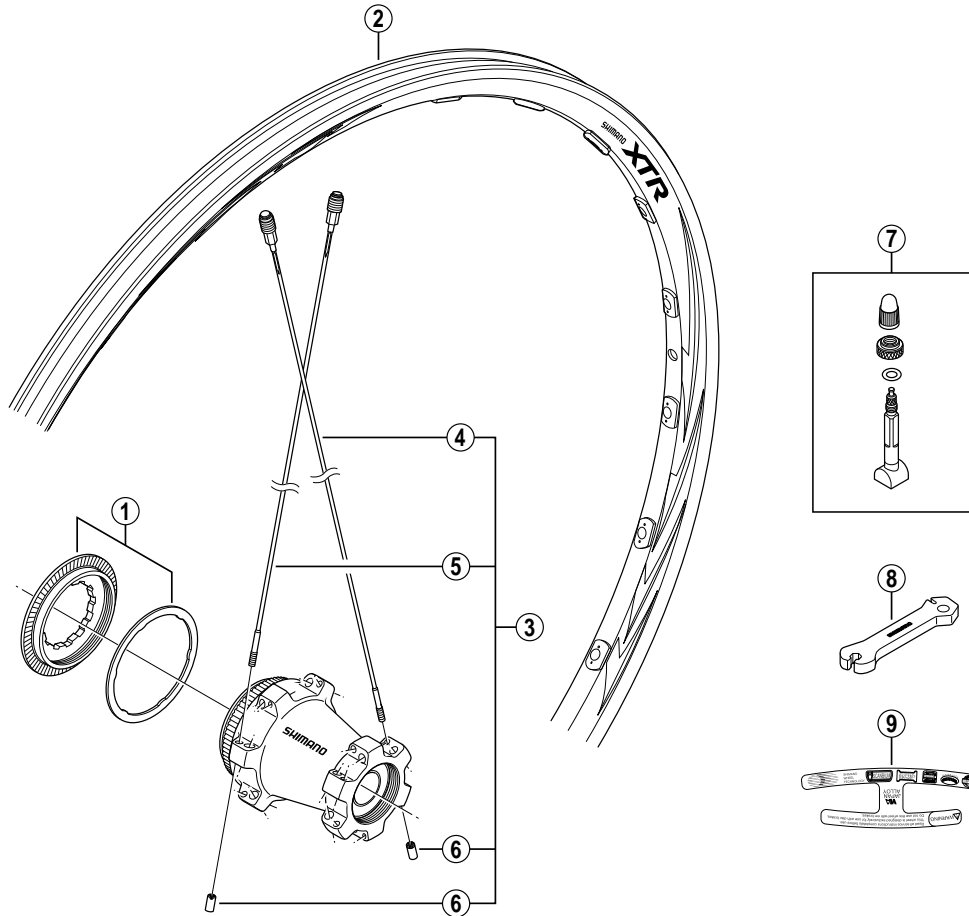

XTR Front Wheel WH-M975-Lefty

ITEM NO.	SHIMANO CODE NO.	DESCRIPTION	INTERCHANGEABILITY	
1	Y-4E4 98010	Lock Ring & Washer		
2	I-WHRIM1BFDBD	Rim (24H / Black / Clincher (Tubuleless Type))	A	
3	I-WHSPOKE1FB1	Spoke Unit (Spoke (272 mm x 12 pcs. & 270 mm x 12 pcs.) / Spoke Plug (24 pcs.) / Washer (24 pcs.) / Hub Nut (24 pcs.))	A	
4	Y-4CK98010	Right Hand Spoke (272 mm) w/Plug & Washer	A	
5	Y-4CK98020	Left Hand Spoke (270 mm) w/Plug & Washer	A	
6	Y-4CK89000	Hub Nut	A	A
7	Y-4CK98030	Valve Unit	A	
8	Y-4CK19000	Spoke Plug Wrench	A	A
9	Y-4E4 13000	Rim Sticker C		

WH-M975
WH-M970

A: Same parts.

B: Parts are usable, but differ in materials, appearance, finish, size, etc.

Absence of mark indicates non-interchangeability.

0708-2733

Specifications are subject to change without notice.